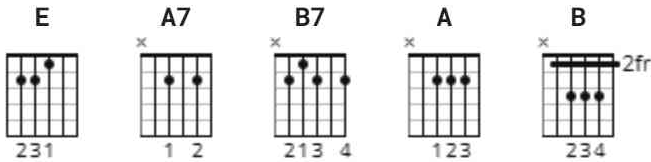

Steamroller Blues Chords by Elvis Presley

Difficulty: beginner

Tuning: E A D G B E

CHORDS

*The original version of this song is by James Taylor, but this version was performed by Elvis Presley.

[Intro]

E E

[Verse 1]

E A7 E
I'm a steamroller, baby, I'm 'bout to roll all over you.
A7 E
I'm a steamroller, baby, I'm 'bout to roll all over you.
B7 A E
I'm gonna inject your soul, with sweet rock'n'roll, and shoot you full of rhythm and
B7
blues.

[Verse 3]

E A7 E
I'm a steamroller, baby, I'm 'bout to roll all over you.
A7 E
I'm a steamroller, baby, I'm 'bout to roll all over you.
B7 A E
I'm gonna inject your soul, with some sweet rock'n'roll, and shoot you full of rhythm
B7
and blues.

[Verse 4]

E A7 E
I'm a napalm-bomb, guaranteed to blow your mind.

A7

E

I'm a napalm-bomb, (napalm-bomb) guarenteed to blow your mind. (blow your mind)

B7

A

E