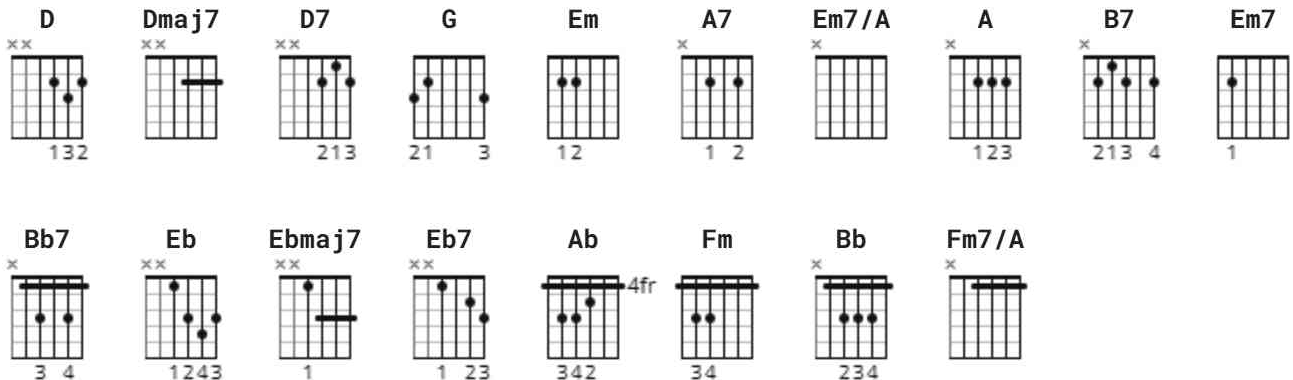

Separate Ways Chords by Elvis Presley

Difficulty: advanced

Tuning: E A D G B E

Capo: 2nd fret

CHORDS

Separate Ways - Elvis Presley

To play in the same key as the original song, use Capo on fret 2.

[Verse 1]

D **Dmaj7**
I see a change is come in to our lives
D7 **G**
It's not the same as it used to be
Em **A7**
And it's not too late to realise our mistake
Em **Em7/A** **A** **G** **D**
We're just not right for each o---ther

[Verse 4]

Eb **Ebmaj7**
Some day when she's older, maybe she will understand
Eb7 **Ab**
Why her mom and dad are not together
Fm **Bb7**
The tears that she will cry, when I have to say goodbye
Fm **Bb** **Ab** **Eb**
Will tear at my heart forever

Elvis repeats the last verse three times while singing "Aha-ah-aha" to the tune.