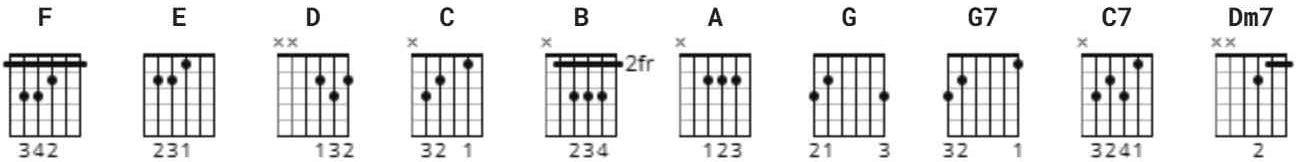

# Moody Blue Chords by Elvis Presley

Difficulty: beginner

Tuning: E A D G B E

## CHORDS

Moody Blue

-----

Standard tuning.

Intro: **F E D C B A G**

**C**

Well, it's hard to be a gambler, bettin' on the number

**G7**

that changes ev'ry time. Well, you think you're gonna win

**C**

Think she's givin' in a stranger's all you find.

**C7**

Yeah, it's hard to figure out, what she's all about.

**F**

That she's a woman through and through.

**G7**

**C**

**G7**

She's a complicated lady, so color my baby moody blue.

**C**

**Dm7**

Oh, Moody blue Tell me am I gettin' through.

**G7**